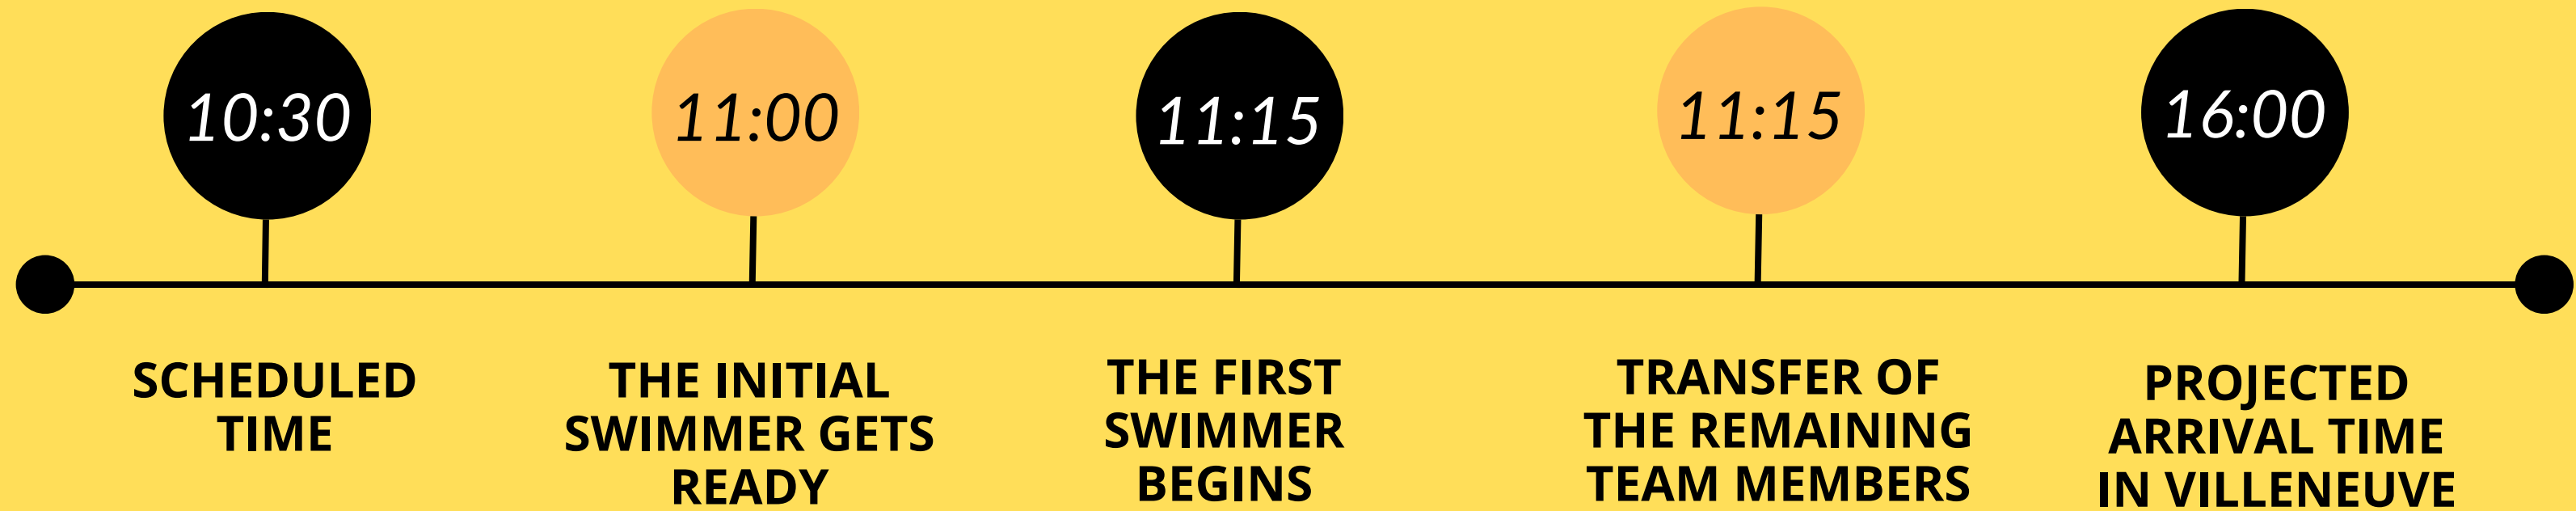

Friday, June 26th

TIMETABLE FROM VEVEY TO VILLENEUVE (9 KILOMETERS)