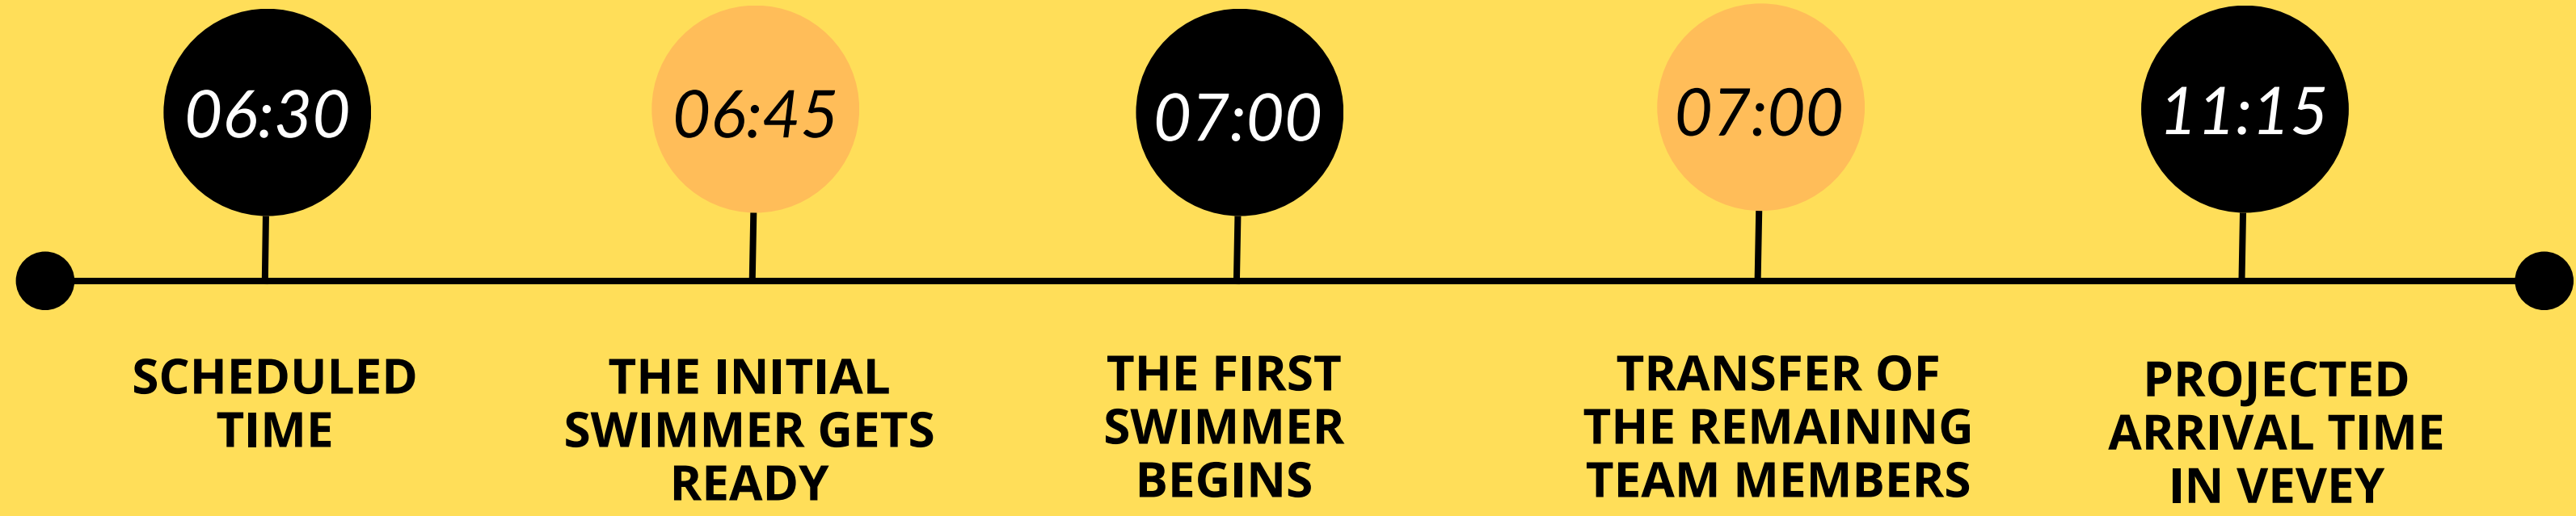

Friday, June 26th

TIMETABLE FROM CULLY TO VEVEY (9 KILOMETERS)