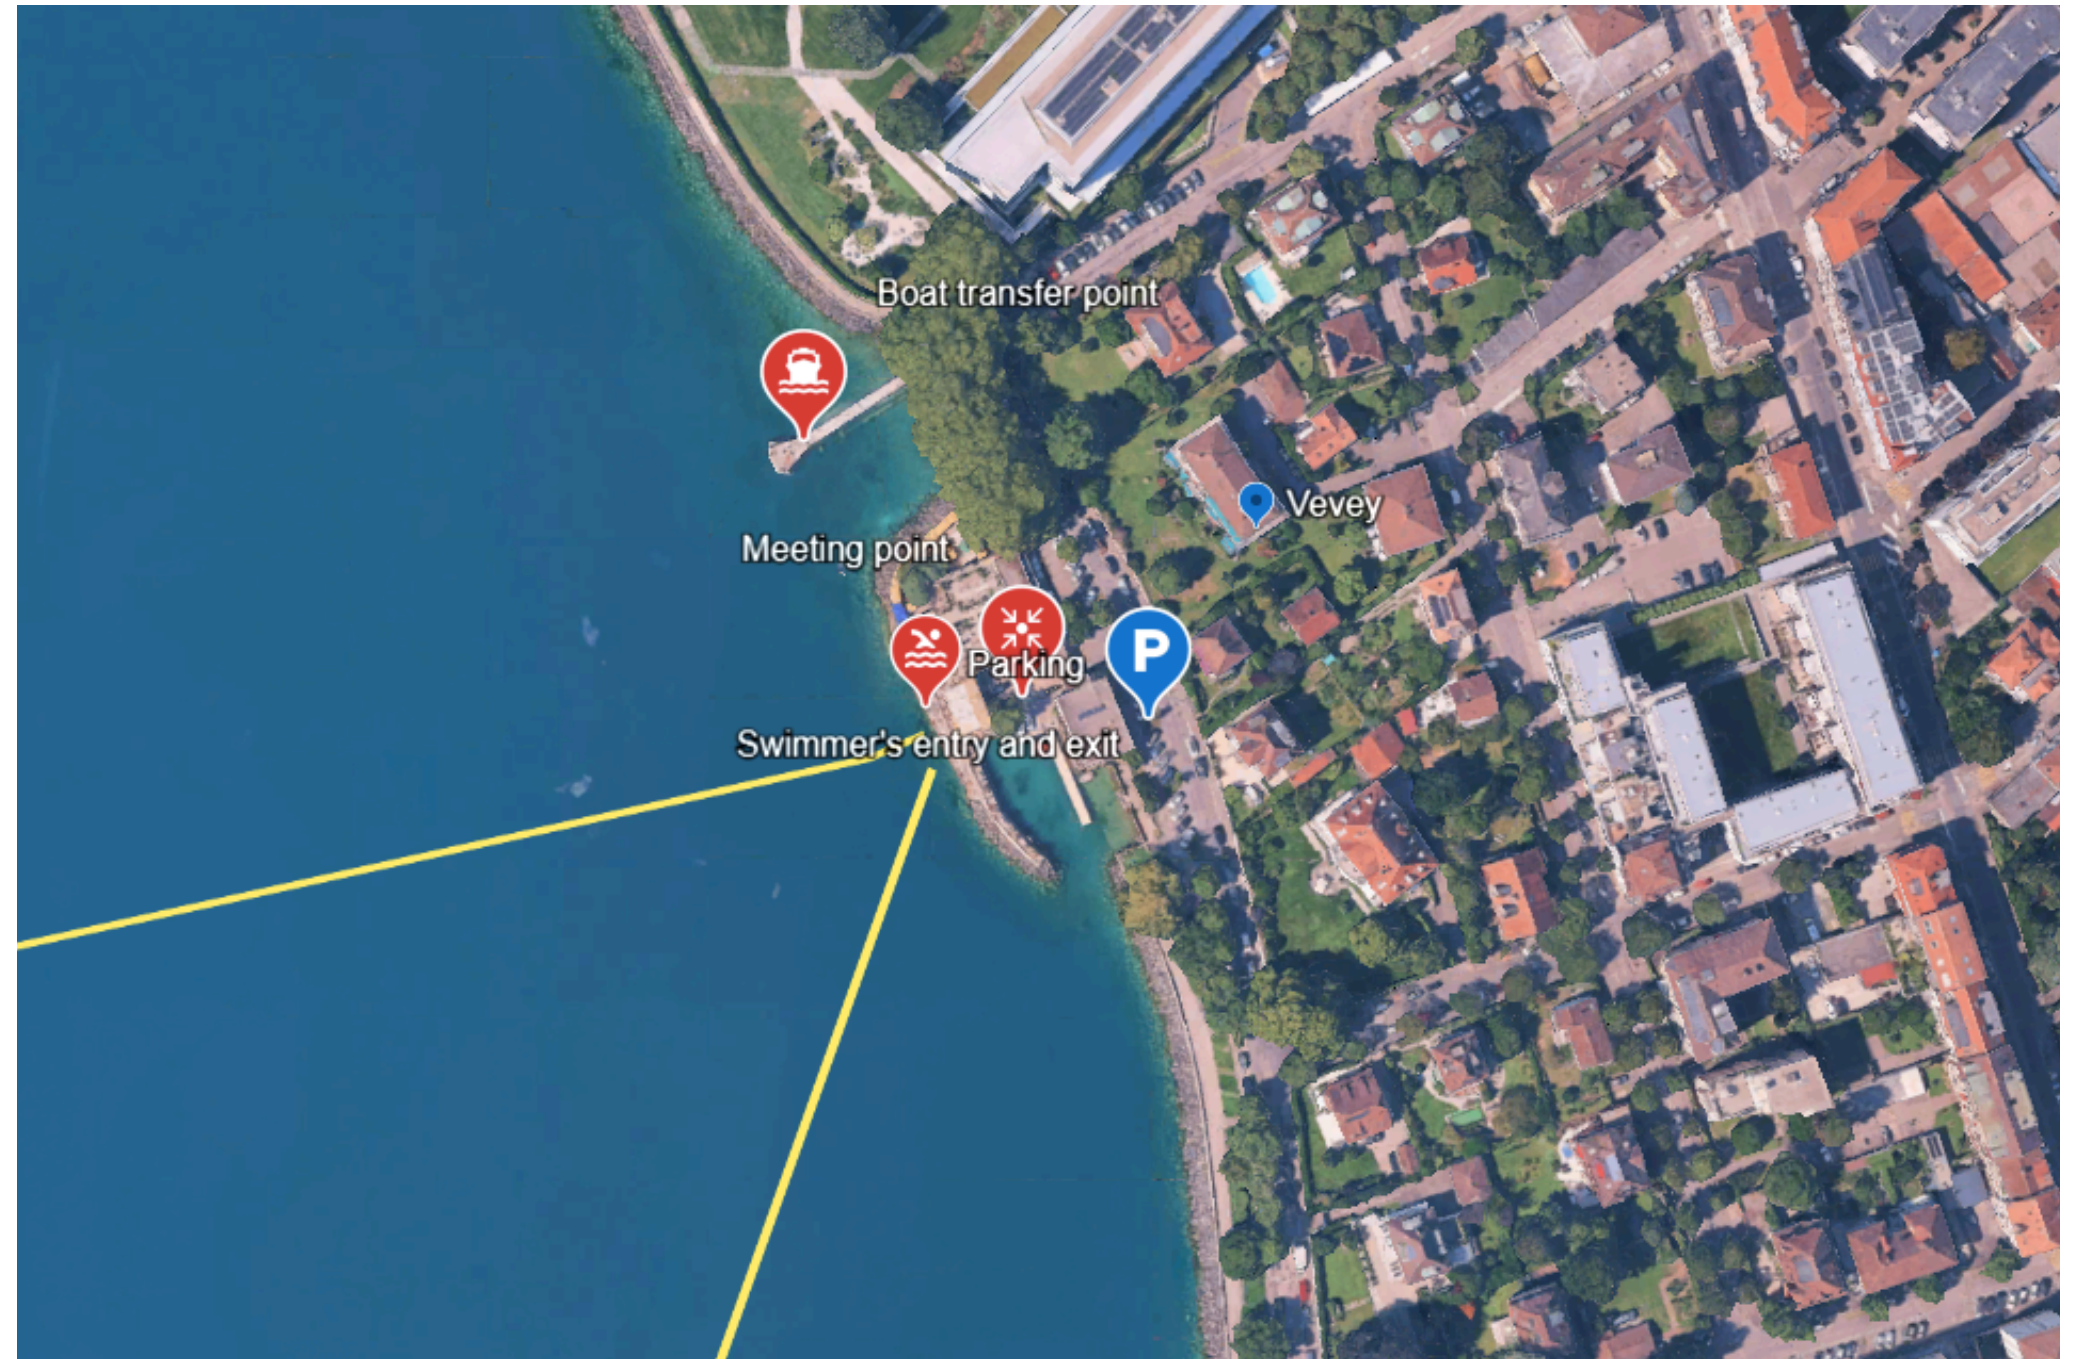

# Departure from Cully - Ladies' Baths

- Cully train station (9-minute walk)
- Train station parking (9-minute walk)

[LINK Google Earth](#)

## VILLENEUVE RELAY

# Departure from Vevey - Bains Payes

- Parking (1-minute walk)
- Vevey railway station (3 min. walk)

[LINK Google Earth](#)

# Arrival in Villeneuve

- Parking (3-minute walk)
- Villeneuve railway station (9-minute walk)

[LINK Google Earth](#)