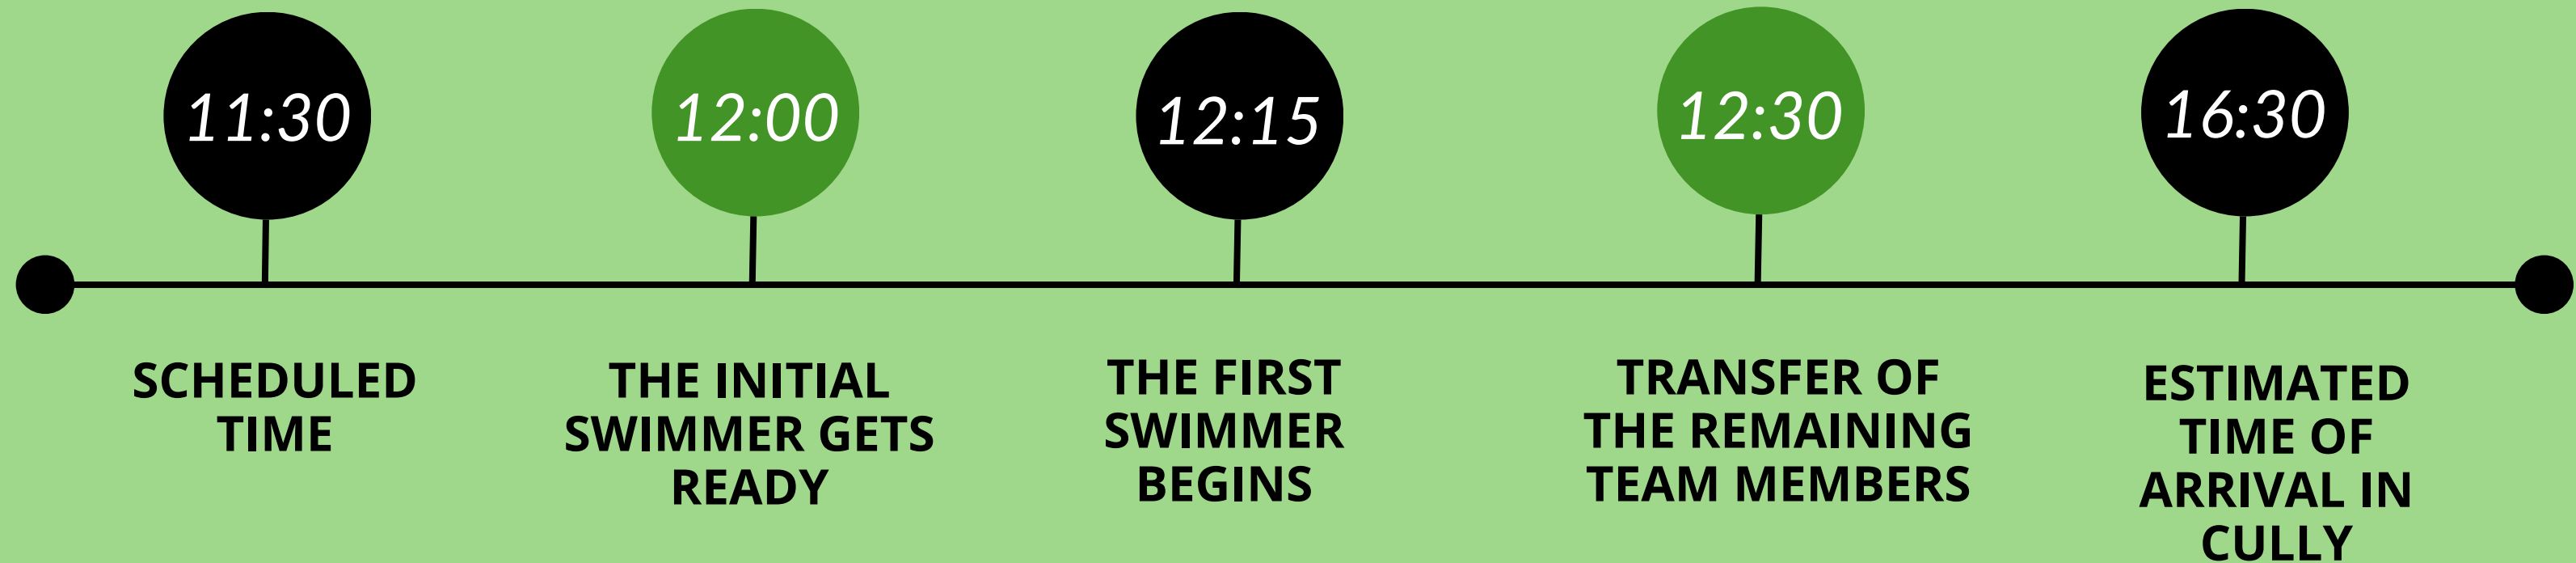

Thursday, June 25th

Morges to Cully Relay Race

RELAY MORGES → OUCHY

Departure from Morges - Sailing Club

- Parking (4-minute walk)
- Morges railway station (10 min. walk)

[LINK Google Earth](#)

Thursday, June 25th

MORGES TO OUCHY SCHEDULE (10.5 KM)

RELAY OUCHY → CULLY

Departure from Ouchy - "Vierge du lac"

- Parking (9-minute walk)
- Lausanne railway station (23 min. walk)
- "Ouchy" metro station (4 min. walk)

[LINK Google Earth](#)

Thursday, June 25th

TIMETABLE FROM OUCHY TO CULLY (8.3 KM)

RELAY OUCHY → CULLY

Arrival at Cully - “Bains des dames”

- Cully train station (9-minute walk)
- Train station parking (9-minute walk)

[LINK Google Earth](#)