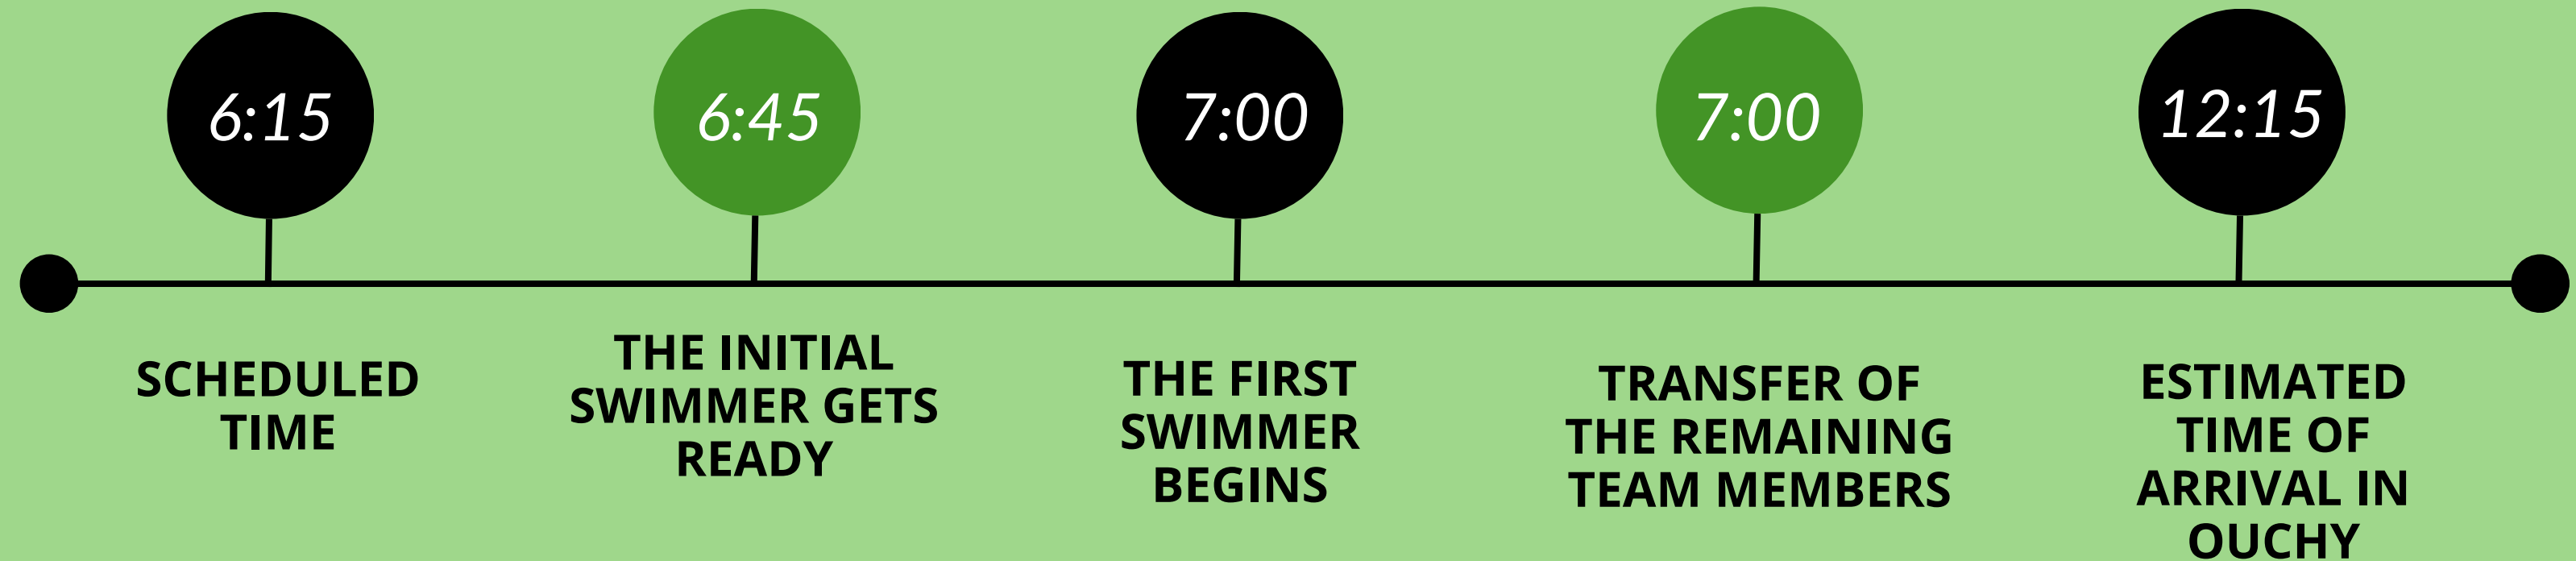

MORGES TO OUCHY SCHEDULE (10.5 KM)

RELAY OUCHY → CULLY

Departure from Ouchy - "Vierge du lac"

- Parking (9-minute walk)
- Lausanne railway station (23 min. walk)
- "Ouchy" metro station (4 min. walk)

[LINK Google Earth](#)

Thursday, June 25th

TIMETABLE FROM OUCHY TO CULLY (8.3 KM)

RELAY OUCHY → CULLY

Arrival at Cully - “Bains des dames”

- Cully train station (9-minute walk)
- Train station parking (9-minute walk)

[LINK Google Earth](#)