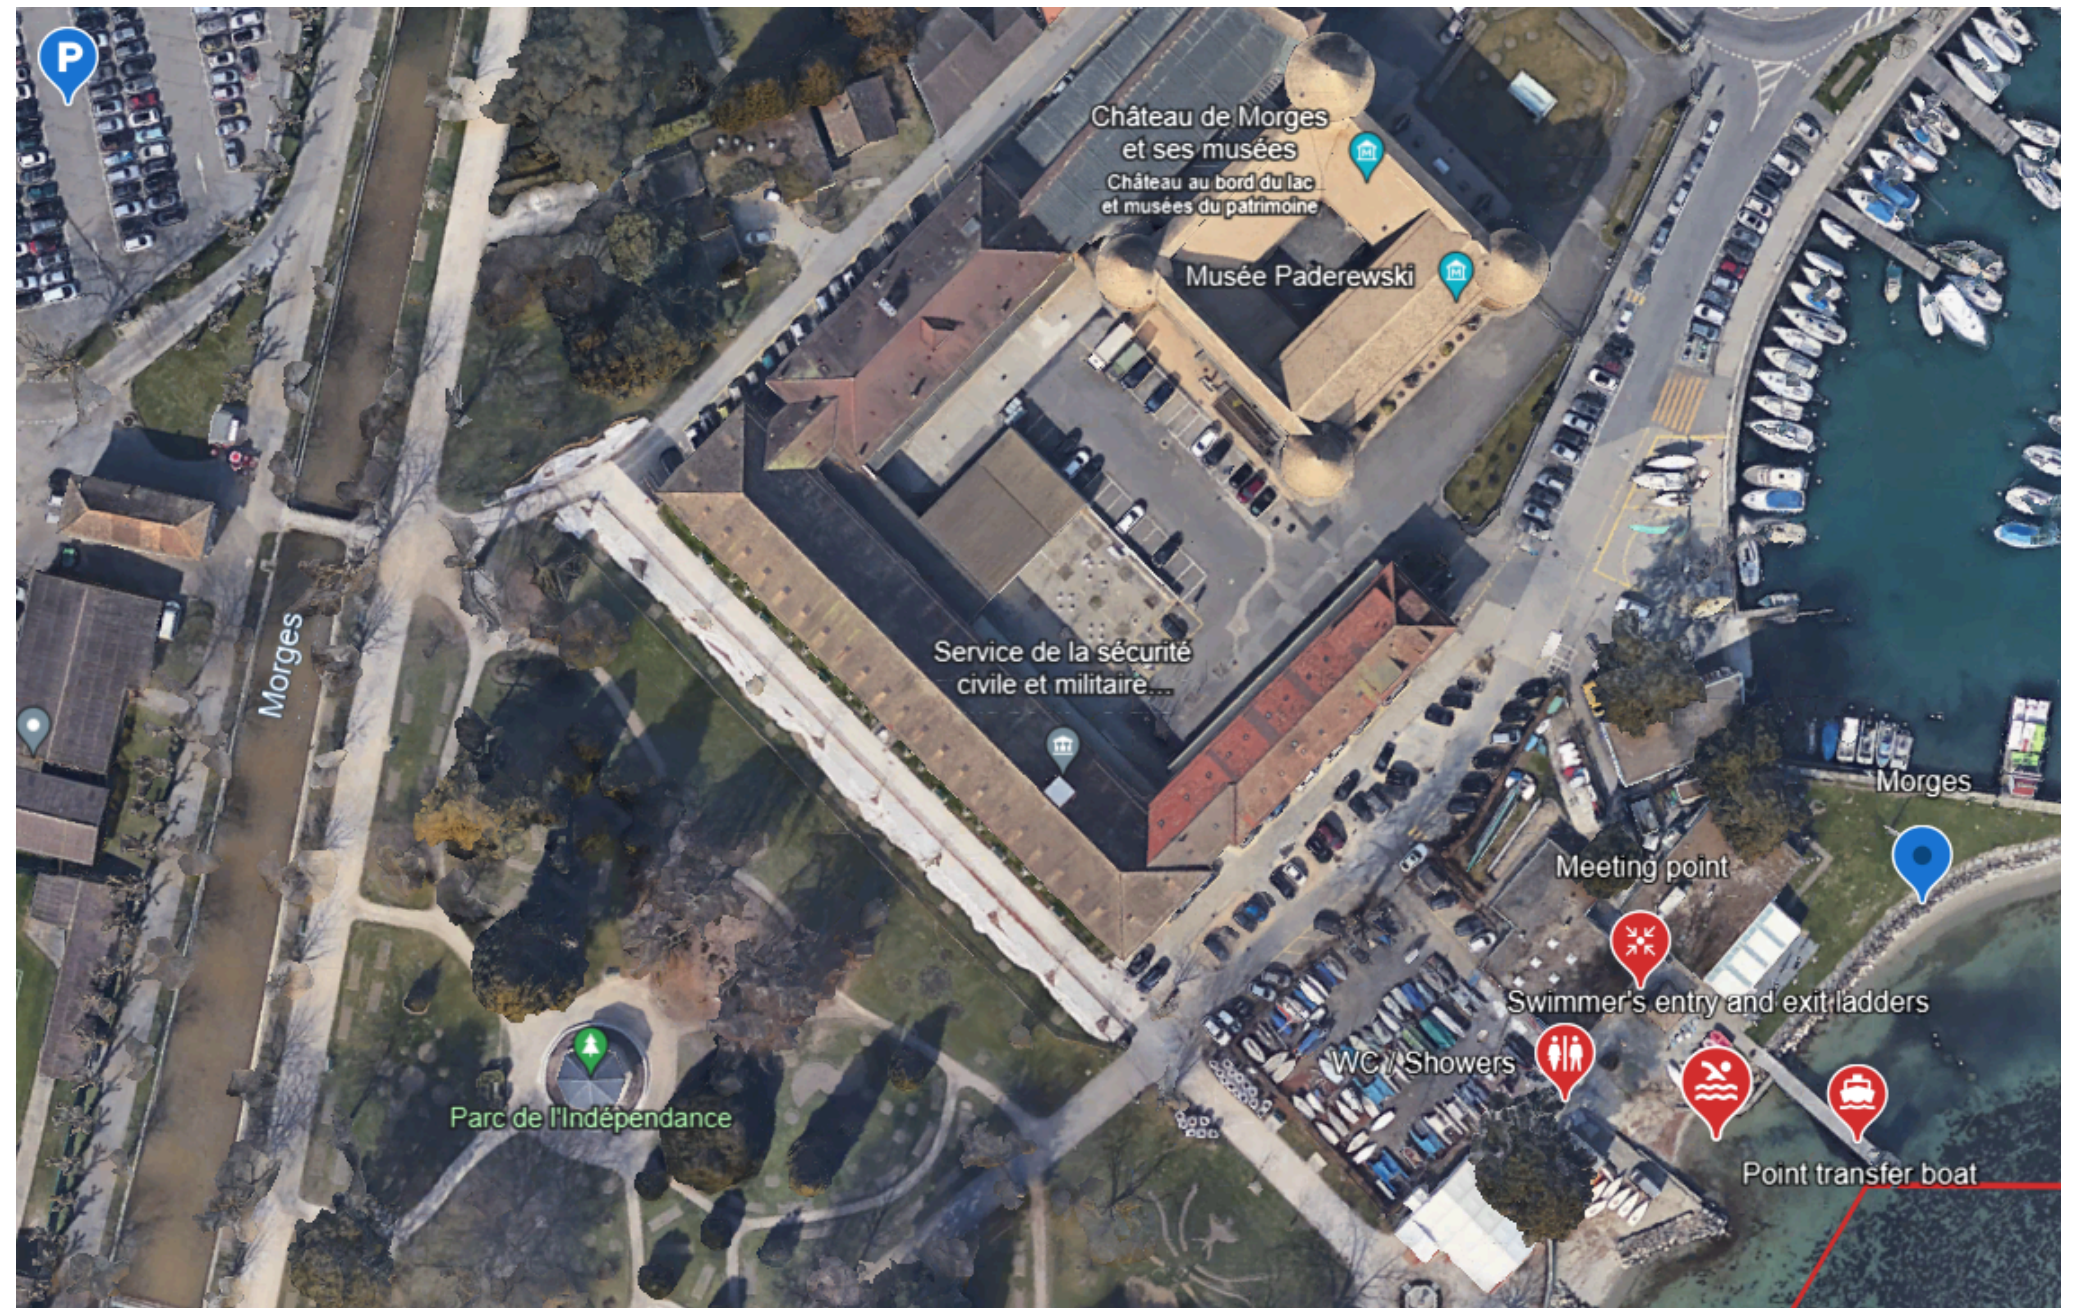

Thursday, June 25th

Morges to Cully Relay Race

RELAY MORGES → OUCHY

Departure from Morges - Sailing Club

- Parking (4-minute walk)
- Morges railway station (10 min. walk)

[LINK Google Earth](#)

Thursday, June 25th

MORGES TO OUCHY SCHEDULE (10.5 KM)

RELAY OUCHY → CULLY

Departure from Ouchy - "Vierge du lac"

- Parking (9-minute walk)
- Lausanne railway station (23 min. walk)
- "Ouchy" metro station (4 min. walk)

[LINK Google Earth](#)

Thursday, June 25th

TIMETABLE FROM OUCHY TO CULLY (8.3 KM)

RELAY OUCHY → CULLY

Arrival at Cully - “Bains des dames”

- Cully train station (9-minute walk)
- Train station parking (9-minute walk)

[LINK Google Earth](#)